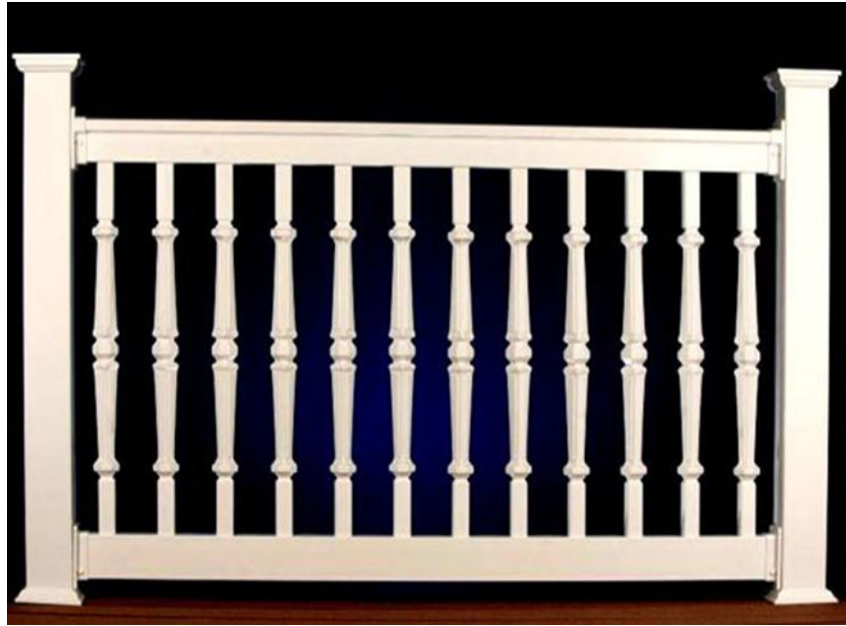

Railings

Standard Square Railing

2- ALUMINUM CHANNELS FOR BOTH THE TOP AND BOTTOM RAILS

Colonial Rail

Tear Drop

Glass Rail

Orleans Belly

Twist Spindle

Privacy

Fluted Spindle

Gates

Post Caps

**Ball Style
Post Cap**

**Federation Style
Post Cap**

**Flat Style
Post Cap**

**Gothic Style
Post Cap**

**Horse Style
Post Cap**

**New England Style
Post Cap**

**Nantucket Style
Post Cap**

**Newport Style
Post Cap**

Vinyl Fences

6' Privacy

6' Privacy w/ Latuse

Arbors